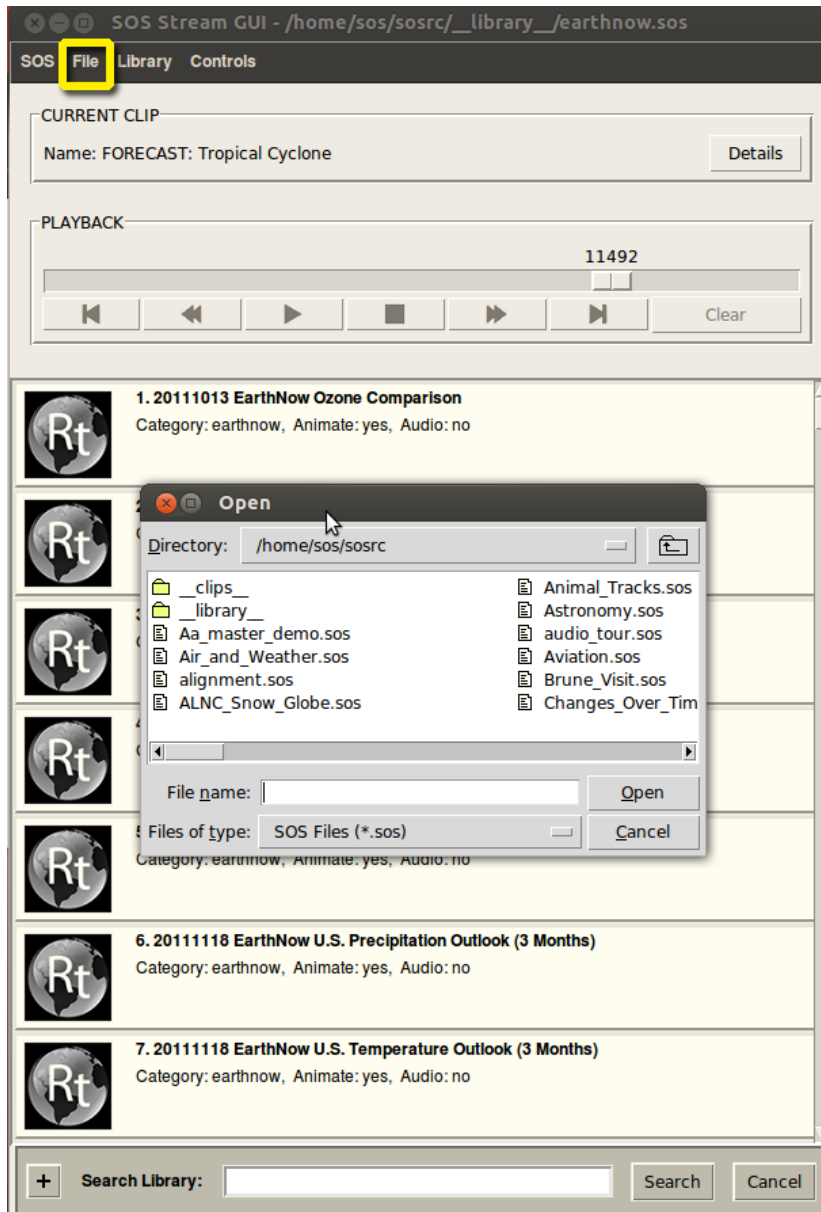

1. New Playlist

2. Drag and Drop
into New Playlist

3. Edit Individual
Clips

- After using any of the above methods, your new playlist will be available in the SOS GUI.
- *File > Open Playlist*

EarthNow File Structure Example: