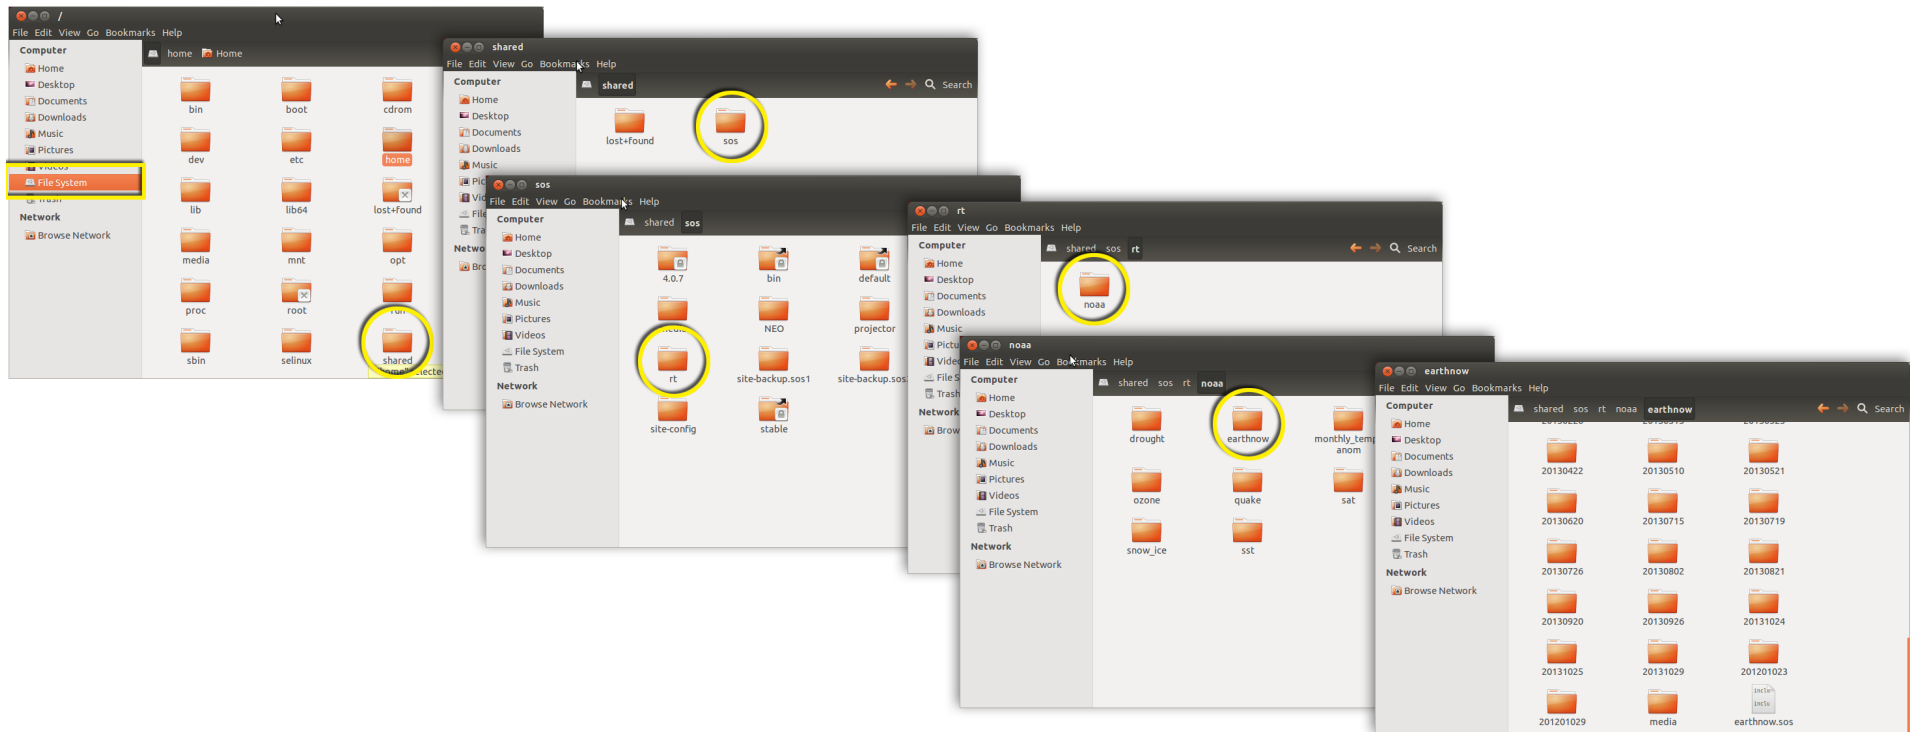

EarthNow File Structure Example:

- All EarthNow dataset directories (folders) will be found here:
  /shared/sos/rt/noaa/earthnow