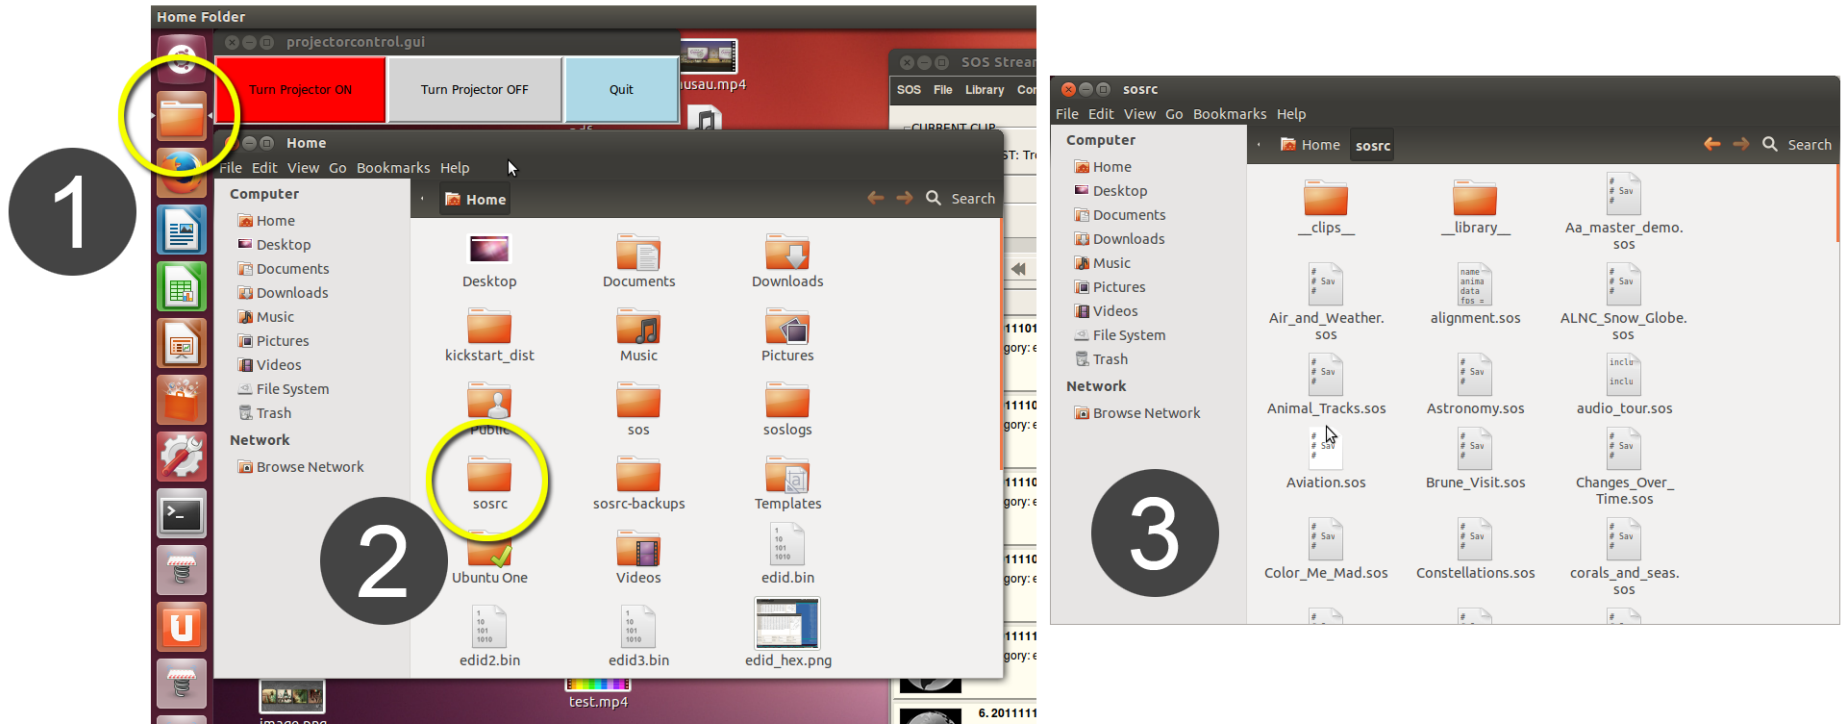

- But, then you need to put those downloaded playlist files somewhere. They should be moved to the following location:
  Home/sosrc