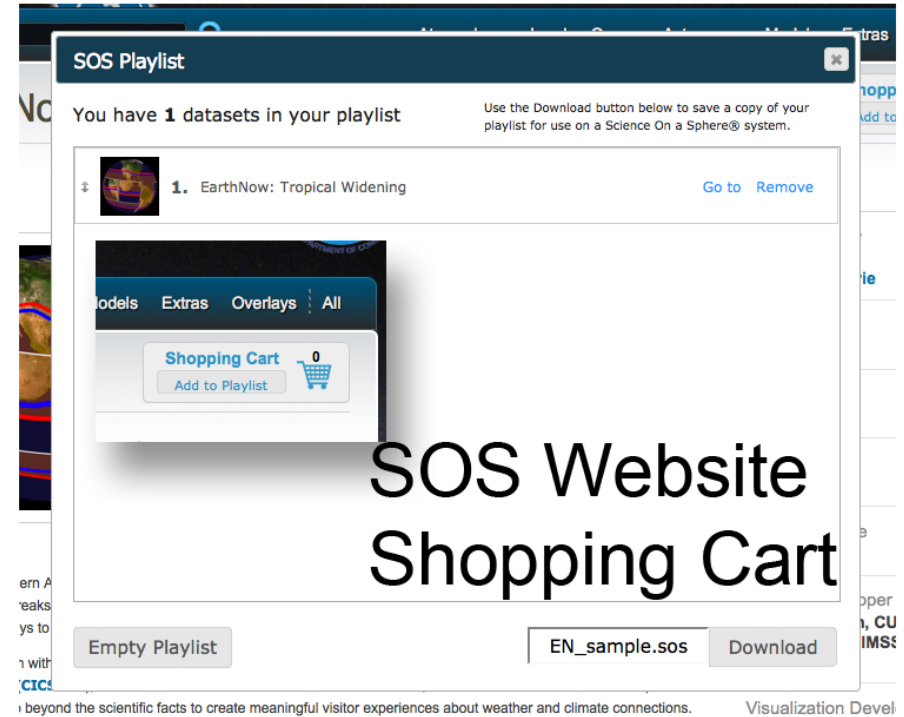

SOS Website
Shopping Cart