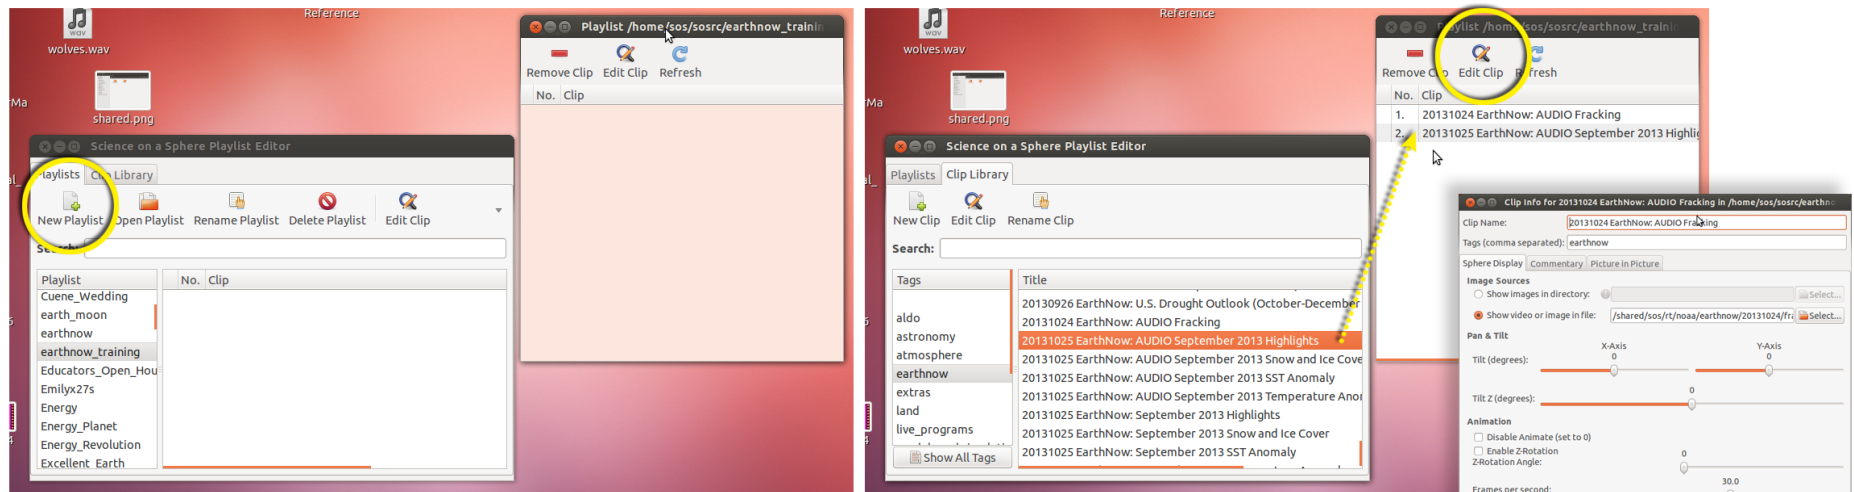

1. New Playlist

2. Drag and Drop
into New Playlist

3. Edit Individual
Clips

- After using any of the above methods, your new playlist will be available in the SOS GUI.
- *File > Open Playlist*

EarthNow File Structure Example: