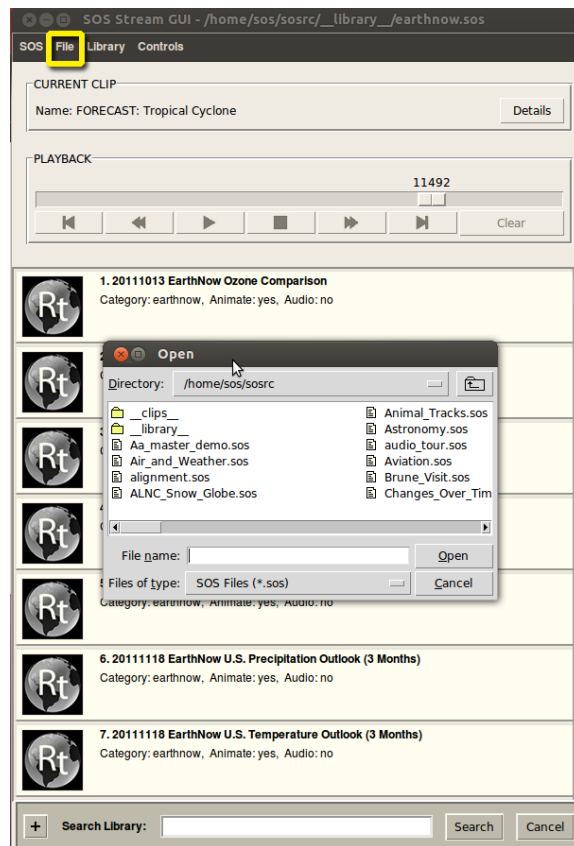

- After using any of the above methods, your new playlist will be available in the SOS GUI.
- *File > Open Playlist*