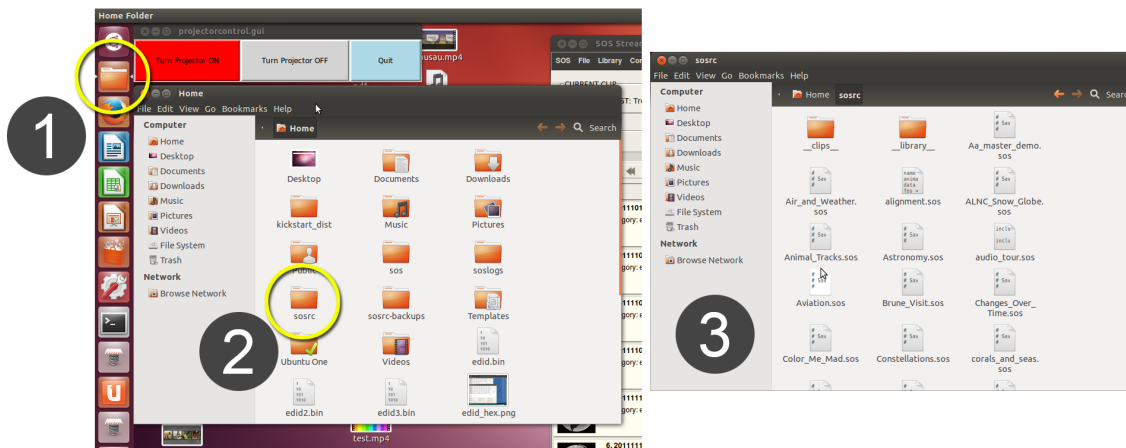

- But, then you need to put those downloaded playlist files somewhere. They should be moved to the following location:

Home/sosrc