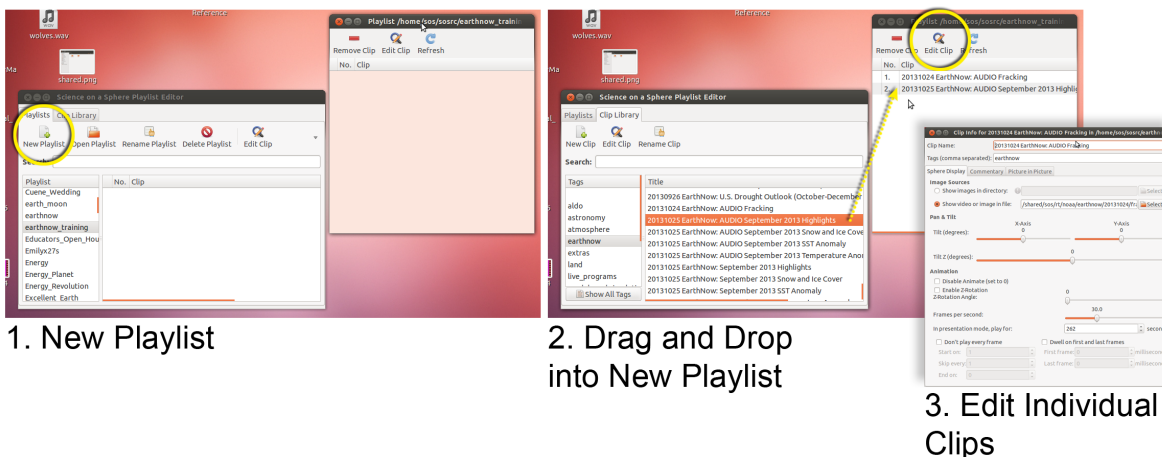

- You can also of course use the Playlist Editor to create and edit a playlist that features EarthNow datasets.