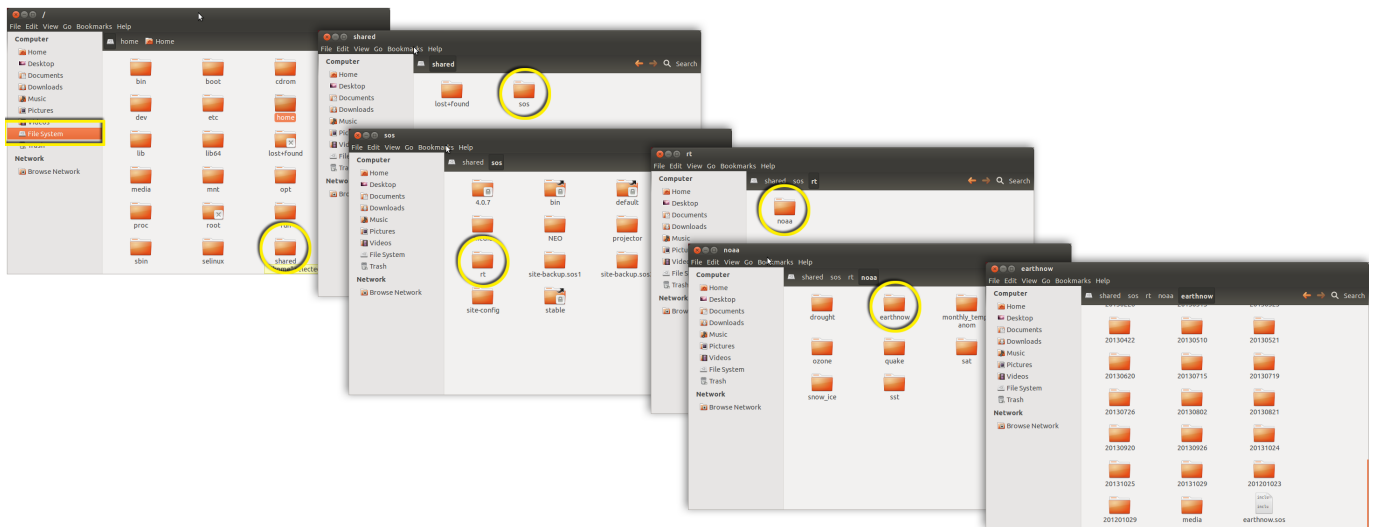

EarthNow File Structure Example:

- All EarthNow dataset directories (folders) will be found here:
  /shared/sos/rt/noaa/earthnow